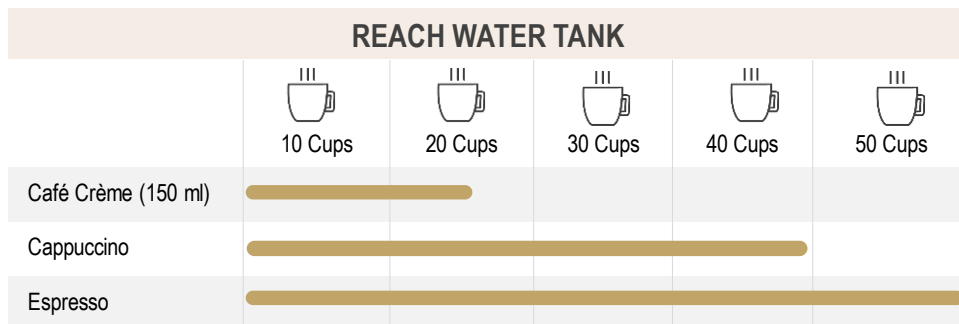

High Capacities Require Less Frequent Top-Ups