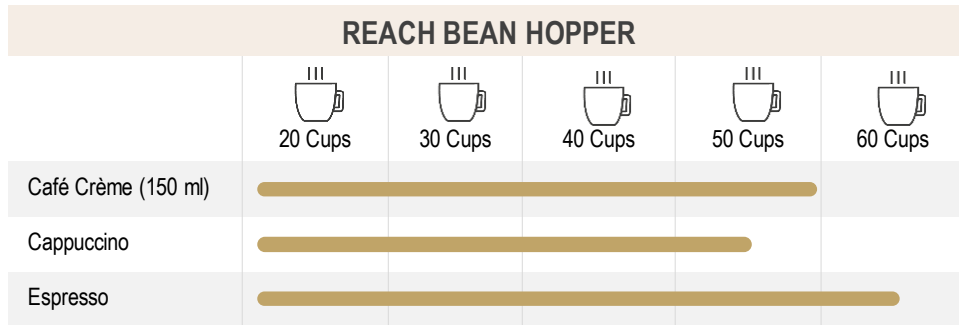

High Capacities Require Less Frequent Top-Ups